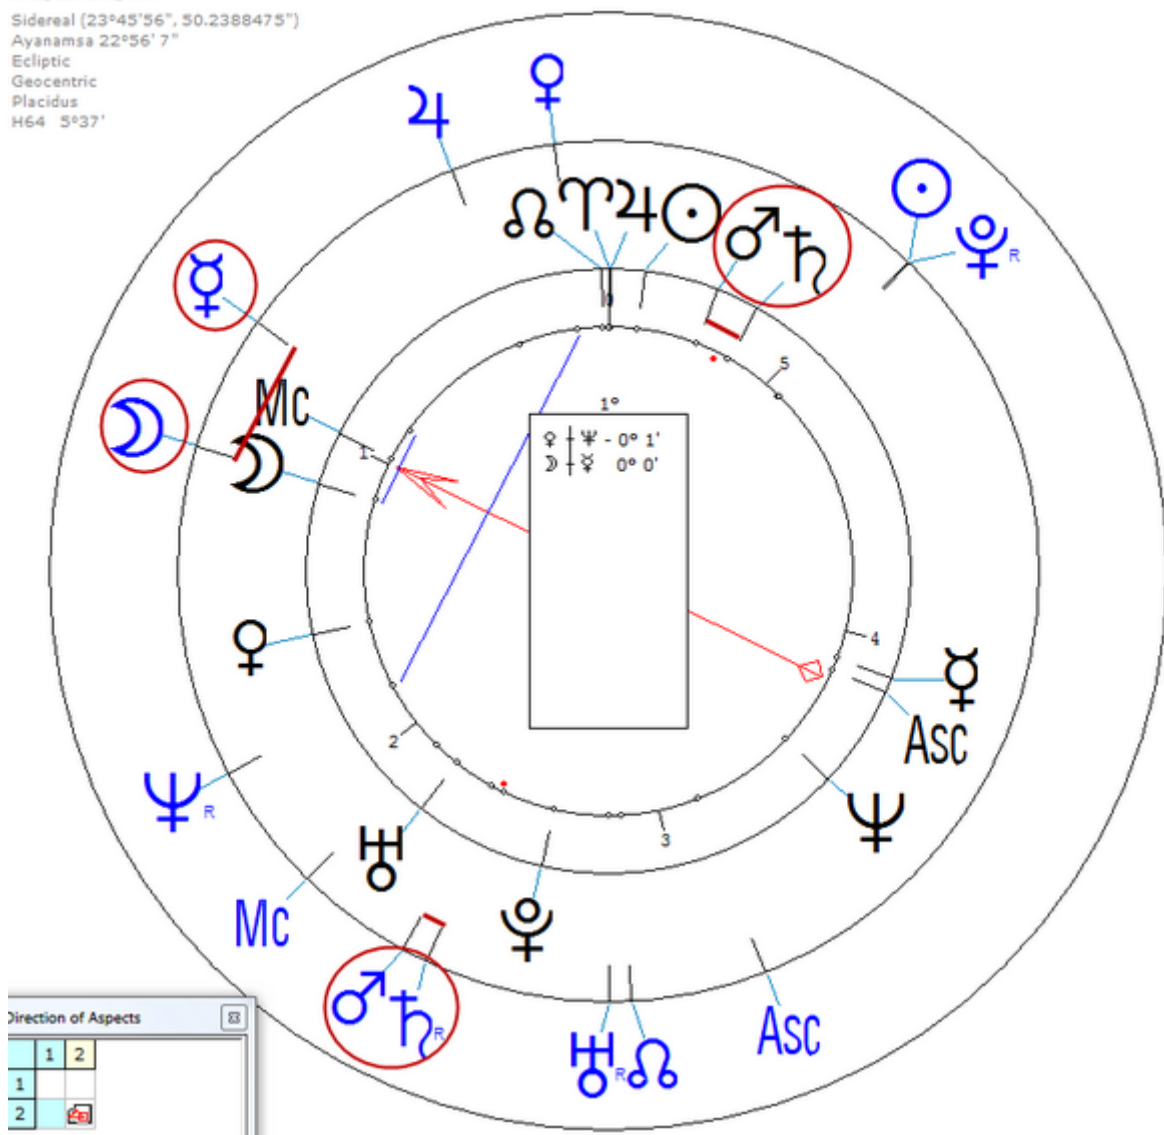

Massis, John

4 June 1940 at 08:00 (= 08:00 AM)Bruges, Belgium, 51n13, 3e14
Flemish strongman and teeth-acrobat.

<https://www.astro.com/astro-databank/Massis,_John>

Death by Suicide 12 July 1988

Lunar Return (Harmonic 64)

Lunar ♀/♁ = Lunar ♂/♂ = ♂_n/♂_n

Massis, John
4 June 1940 Tue 8:00 (GMT+2) 51n13 3e14
Bruges, Belgium
Sidereal (23°45'56", 50.2388475")
Ayanamsa 22°56' 7"
Ecliptic
Geocentric
Placidus
H64 5°37'